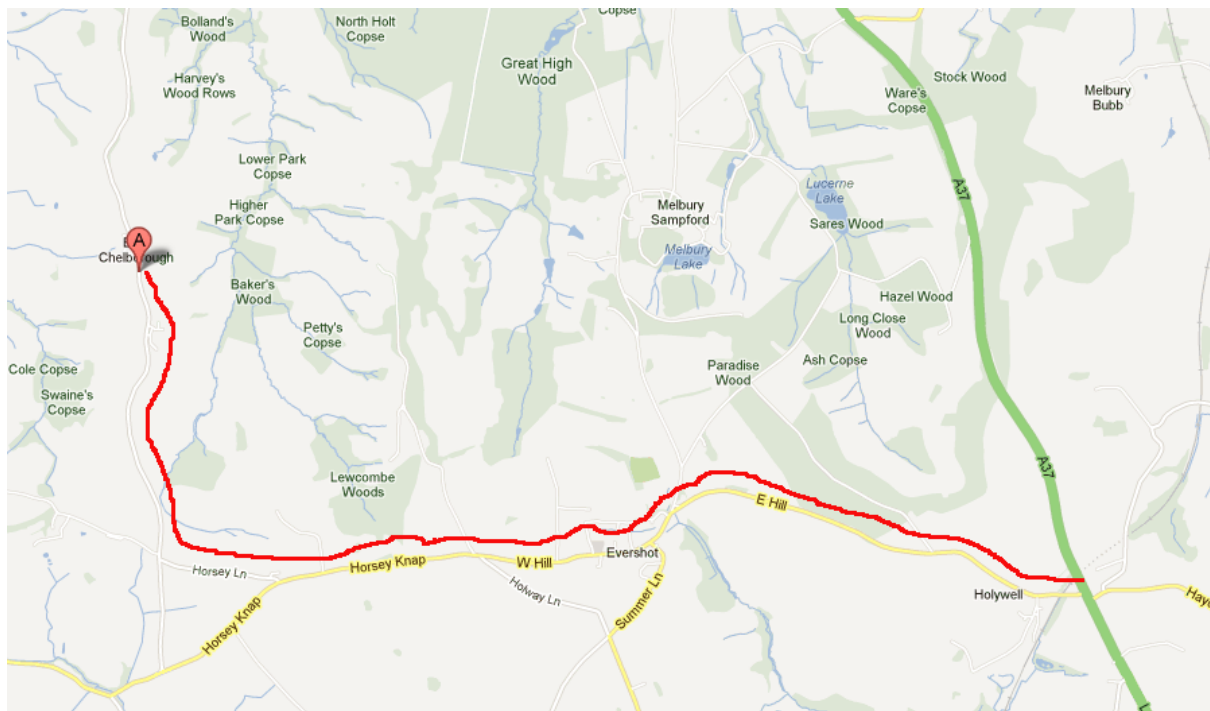

The Nigel Revell Trophy Scramble

Directions

3rd June 2018

Nearest Post Code: DT2 0PZ

Map Reference: ST552052

Signing On from: 08:30

First Practice: 10:00

We will be operating tag system for practice; these will be issued at signing on and given back at the practice pit box. No tag no practice!

THE NIGEL REVELL TROPHY race will be the first race after the interval and the Trophy will be presented at the conclusion of that race.

Please park where you are directed. No pitbikes. No riding in the paddock. Dogs to be kept on a leash please at all times.

**** Please use the indicated route into the track –other local roads are too narrow ****

<https://www.facebook.com/groups/226523408909/>

<https://twitter.com/DorsetClassic>