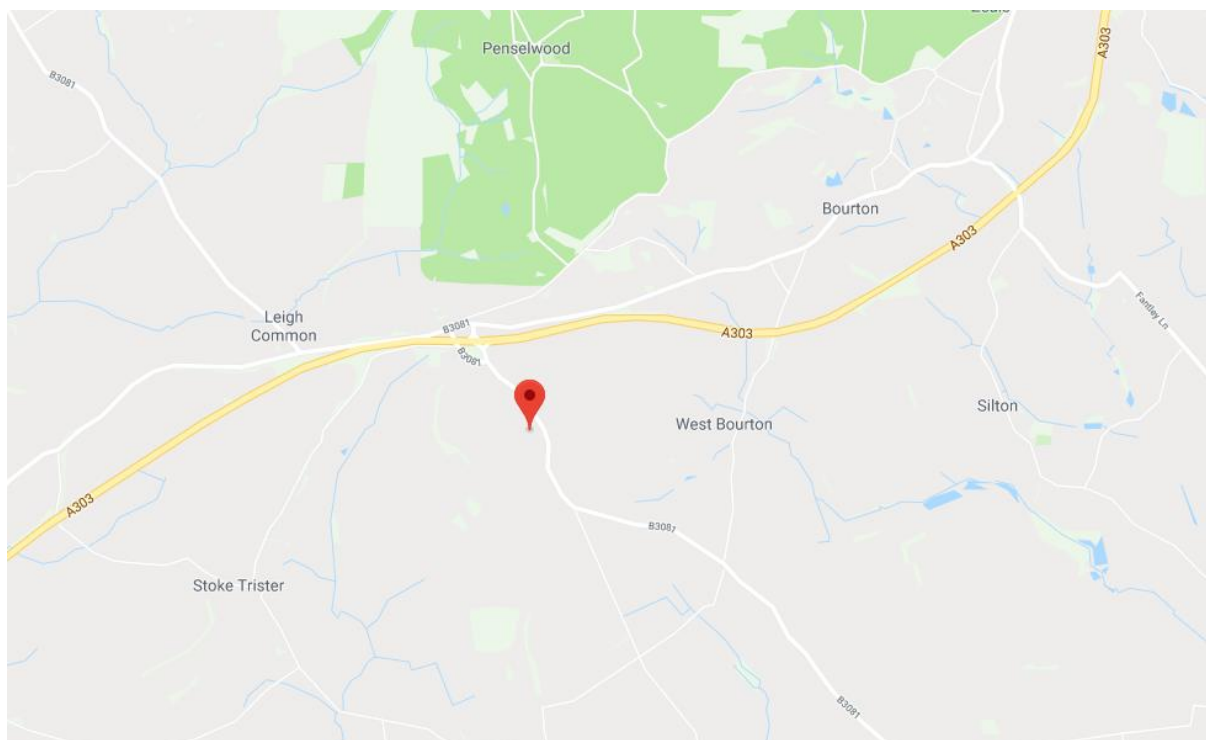

<https://www.facebook.com/groups/dorsetclassic>

<https://twitter.com/DorsetClassic>